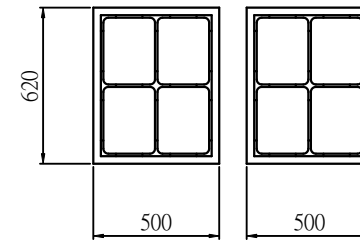

Standard (標準)

Lower dust collector (下集塵器)

Working area (工作範圍) : 500 x 640 mm

Option (選配)

Both Upper dust collector and Auto tool exchange are install (上集塵器 + 自動換刀)

Working area (工作範圍) : 500 x 620 mm

Dust collector (內置集塵機)