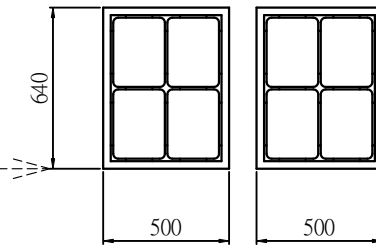

Standard (標準)

Lower dust collector (下集塵器)

Working area (工作範圍) : 500 x 640 mm

Option (選配)

Both Upper dust collector and Auto tool exchange are install (上集塵器 + 自動換刀)

Working area (工作範圍) : 500 x 620 mm

Dust collector (內置集塵機)