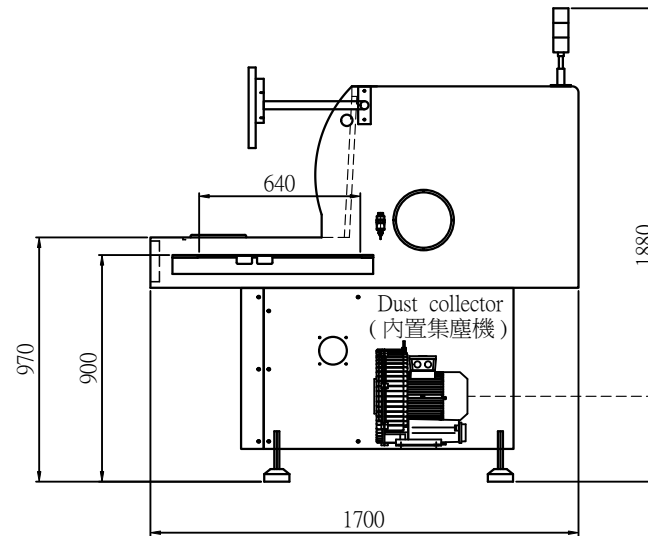

Standard (標準)

Lower dust collector (下集塵器)

Working area (工作範圍) : 500 x 640 mm

Option (選配)

Both Upper dust collector and Auto tool exchange are install (上集塵器 + 自動換刀)

Working area (工作範圍) : 500 x 620 mm

Dust collector (內置集塵機)