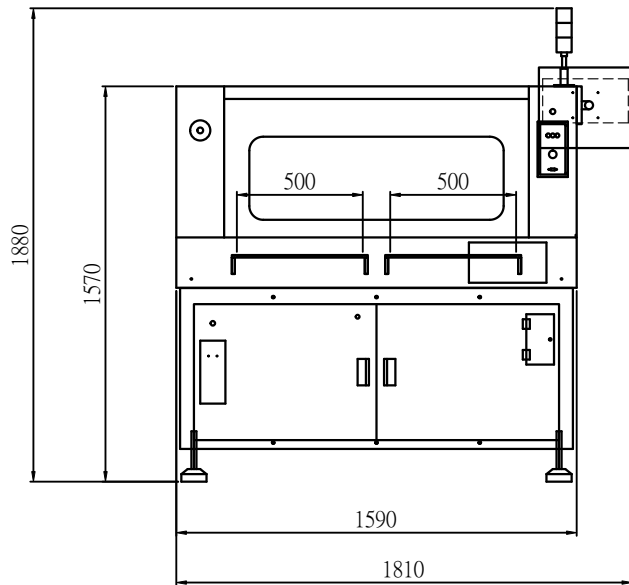

Standard (標準)

Lower dust collector (下集塵器)

Working area (工作範圍) : 500 x 640 mm

Option (選配)

Both Upper dust collector and Auto tool exchange are install (上集塵器 + 自動換刀)

Working area (工作範圍) : 500 x 620 mm

Dust collector (內置集塵機)